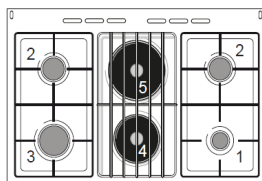

### Cooktop:

- 4 Defendi® gas burners + 2 rapid hotplate
  1. Auxiliary burner (A) 1.00 kW
  2. Semi-rapid burner (SR) 1.75 kW
  3. Rapid burner (R) 3.00 kW
  4. Electrical plate (rapid Ø 145 mm) 1500 W
  5. Electrical plate (rapid Ø 180 mm) 2000 W
- Integrated knob ignition
- Equipped with safety device
- Enameled steel pan supports with wok support
- Stainless steel cooktop 18/10

### Body:

- Stainless steel finish
- Tempered glass lid with stainless steel trims
- Adjustable legs (up to 87.5cm)

### Overall Dimension:

- 80 x 50 x 85 cm (W x D x H)

Technical Diagram