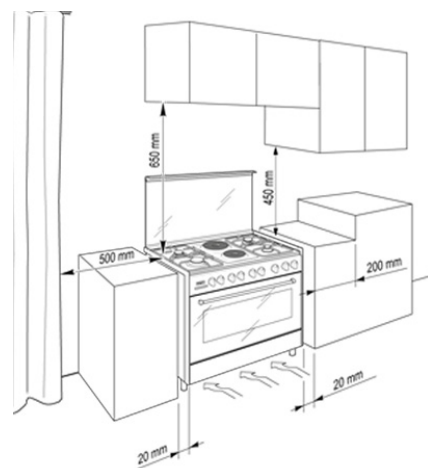

### Dishwarmer:

- Flat type, pull down

### Body:

- Stainless steel finish
- Tempered glass lid with stainless steel trims
- Adjustable legs (up to 87.5cm)

### Overall Dimension:

- 80 x 50 x 85 cm (W x D x H)

Technical Diagram